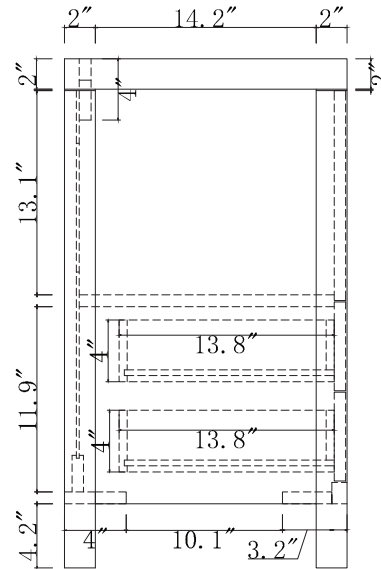

AVANT
STYLES

SPECIFICATIONS

www.avant-styles.com

SKU: KD-70090

REV1.13.18

NOTES

Countertops are not shown in these diagrams. (Cabinet Only)
Do not expose the surface of the cabinet to corrosive liquids or direct sunlight.
All dimensions and specifications are approximate and subject to change without notice.