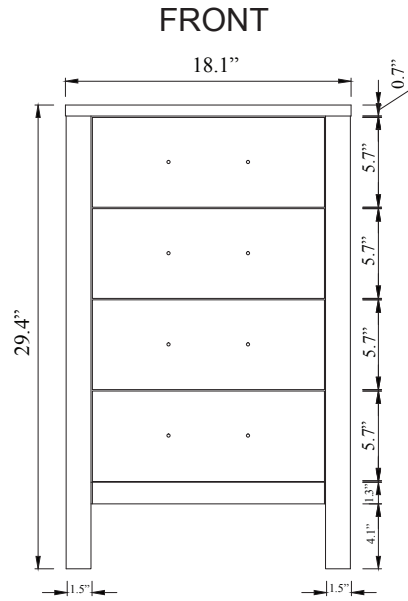

AVANT
STYLES

SPECIFICATIONS

www.avant-styles.com

SKU: KSC-700

REV1.13.18

NOTES

Countertops are not shown in these diagrams. (Cabinet Only)
Do not expose the surface of the cabinet to corrosive liquids or direct sunlight.
All dimensions and specifications are approximate and subject to change without notice.