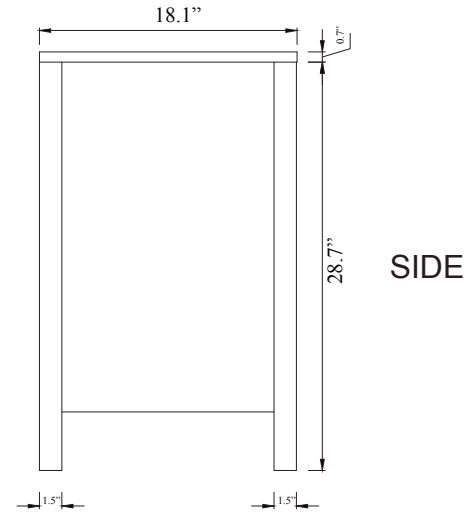

AVANT
STYLES

SPECIFICATIONS

www.avant-styles.com

SKU: KSC-700

REV1.13.18

NOTES

Countertops are not shown in these diagrams. (Cabinet Only)
Do not expose the surface of the cabinet to corrosive liquids or direct sunlight.
All dimensions and specifications are approximate and subject to change without notice.