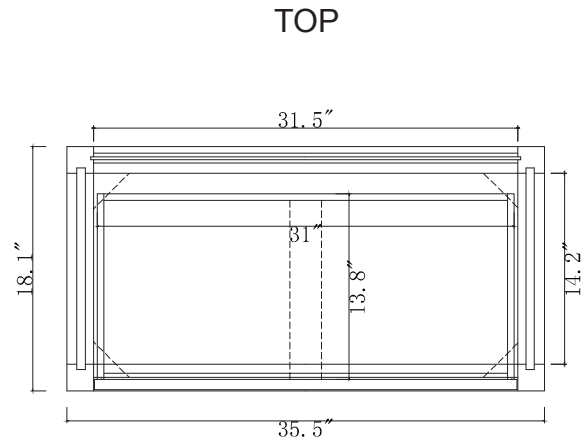

AVANT
STYLES

SPECIFICATIONS

www.avant-styles.com

SKU: KD-70090

REV1.13.18

NOTES

Countertops are not shown in these diagrams. (Cabinet Only)
Do not expose the surface of the cabinet to corrosive liquids or direct sunlight.
All dimensions and specifications are approximate and subject to change without notice.