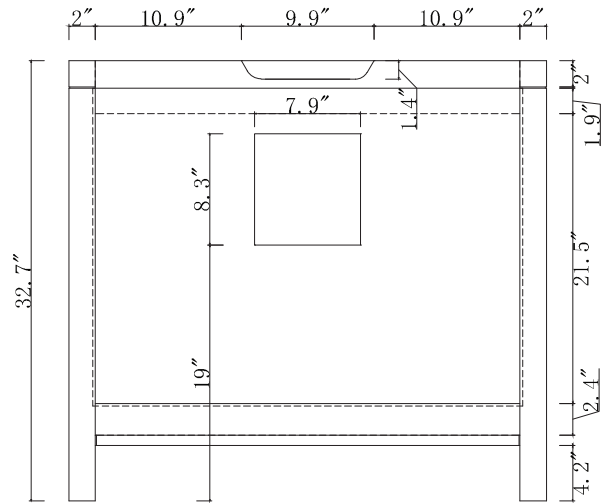

AVANT
STYLES

SPECIFICATIONS

www.avant-styles.com

SKU: KD-70090

REV1.13.18

NOTES

Countertops are not shown in these diagrams. (Cabinet Only)
Do not expose the surface of the cabinet to corrosive liquids or direct sunlight.
All dimensions and specifications are approximate and subject to change without notice.